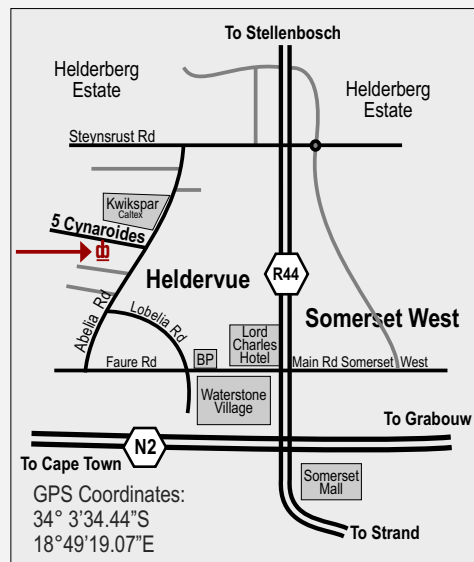

SPIEGELAU

Spiegelau Crystal is located in the small town of Spiegelau in the heart of the Bavarian Forest. This internationally acclaimed brand has become synonymous with the highest quality in fine glasses. Spiegelau offers a range of glasses for use at home and in the hospitality industry.

RASTAL

RASTAL was founded in Germany in 1919 and is market leader in designing and decorated drinking glasses for all segments and sells 60 million decorated glasses. Rastal is also one of the worlds biggest suppliers of branded beer and spirit glasses and has branches in Poland, Italy, and Switzerland. Rastal stemware is robust and offers elegant shapes.

AMRIS

AMRIS Stemware is our house-brand of crystal glasses sourced from our principles around the world. The brand promises good quality at reasonable prices. The range includes most basic shapes and styles that are essential for every day use in the home, boardroom, winery, restaurant and hotel. These glasses are robust and dishwasher safe.

SHOWROOM & OFFICE

5 Cynaroides Street, Helderue, Somerset West, 7129
PO Box 5111, Helderberg, 7135

Tel: 021 855 4750 • Fax: 021 855 4745
info@dbrands.co.za • www.dbrands.co.za

ORDER FORM

Order: Product Code & Name:	Unit Price:	Units (6's):	Total
_____	_____	_____	_____
_____	_____	_____	_____
_____	_____	_____	_____
_____	_____	_____	_____

Delivery Cost:

Cape Town & Boland: R150 per 24 or part thereof
Major cities within South Africa: R250 per 24 glasses or part thereof
All other areas: Please call us for a delivery cost quote

Sub Total:

Delivery Charge:

TOTAL:

Delivery Details:

Your Name: _____
Address: _____
Town: _____
Code: _____
Tel: ( ) _____
Fax: ( ) _____
E-mail: _____

Payment Details:

☐ Cheque payment made out to Distinctive Brands cc
☐ Credit Card payment. Please debit my credit card with the total amount of my order as on this order form.

Card Type: ☐ VISA ☐ Master
Card number:
Expiry Date: CVC Number (Last 3 digits on back of card)

Cardholder's Signature _____

Date _____

FAX / MAIL ORDERS TO: Distinctive Brands • Tel: 021 855 4750 Fax: 021 855 4745

PO Box 5111, Helderberg, 7135 South Africa • Web: www.dbrands.co.za • E-mail: info@dbrands.co.za