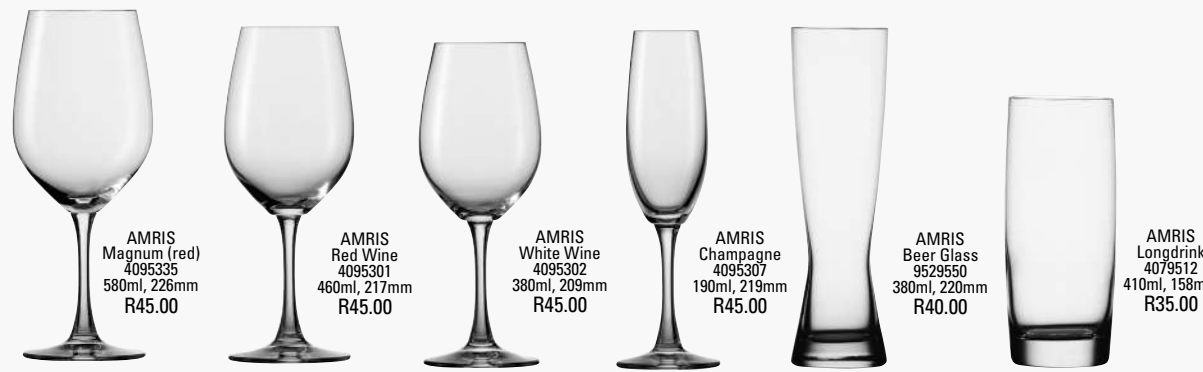

AMRIS® Classic Manufactured for Distinctive Brands by Spiegelau. Made in Germany.

AMRIS Magnum (red)
4095335
580ml, 226mm
R45.00

AMRIS Red Wine
4095301
460ml, 217mm
R45.00

AMRIS White Wine
4095302
380ml, 209mm
R45.00

AMRIS Champagne
4095307
190ml, 219mm
R45.00

AMRIS Beer Glass
9529550
380ml, 220mm
R40.00

AMRIS Longdrink
4079512
410ml, 158mm
R35.00

AMRIS On the Rocks
4079516
330ml, 86mm
R35.00

AMRIS
STEMWARE

- Great Value
- Luxurious Crystalline
- Perfect for patio living
- Perfect for everyday use