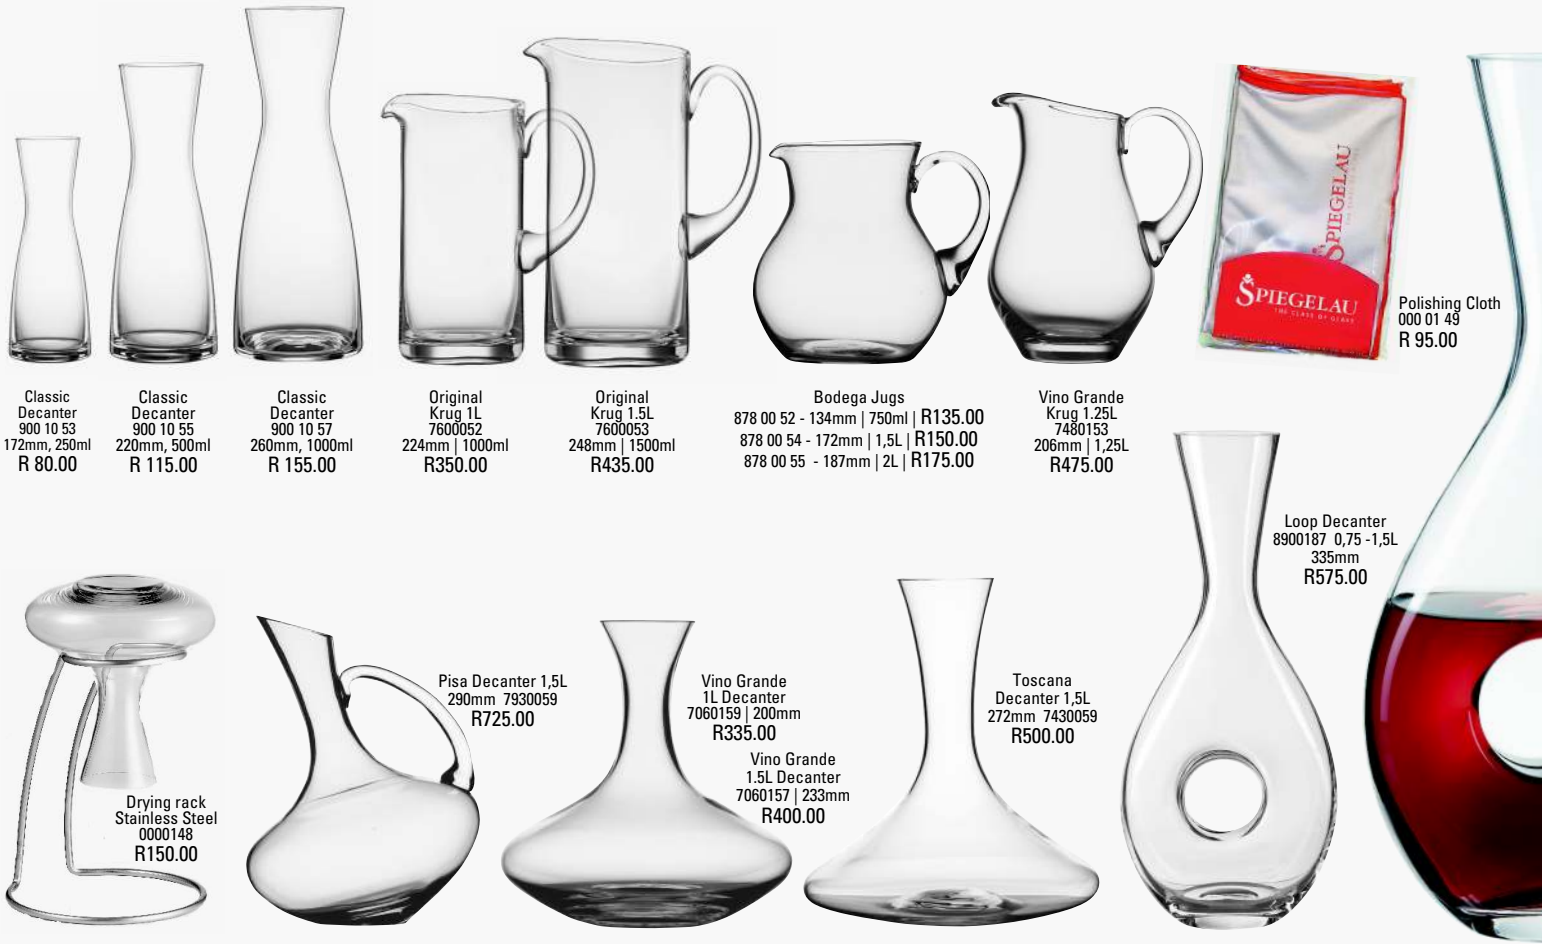

Polishing Cloth
000 01 49
R 95.00

Drying rack
Stainless Steel
0000148
R150.00

Pisa Decanter 1,5L
290mm 7930059
R725.00

Vino Grande 1L Decanter
7060159 | 200mm
R335.00

Vino Grande 1.5L Decanter
7060157 | 233mm
R400.00

Toscana Decanter 1,5L
272mm 7430059
R500.00

Loop Decanter
8900187 0,75 - 1,5L
335mm
R575.00

Classic Decanter
900 10 53
172mm, 250ml
R 80.00

Classic Decanter
900 10 55
220mm, 500ml
R 115.00

Classic Decanter
900 10 57
260mm, 1000ml
R 155.00

Original Krug 1L
7600052
224mm | 1000ml
R350.00

Original Krug 1.5L
7600053
248mm | 1500ml
R435.00

Bodega Jugs
878 00 52 - 134mm | 750ml | R135.00
878 00 54 - 172mm | 1,5L | R150.00
878 00 55 - 187mm | 2L | R175.00